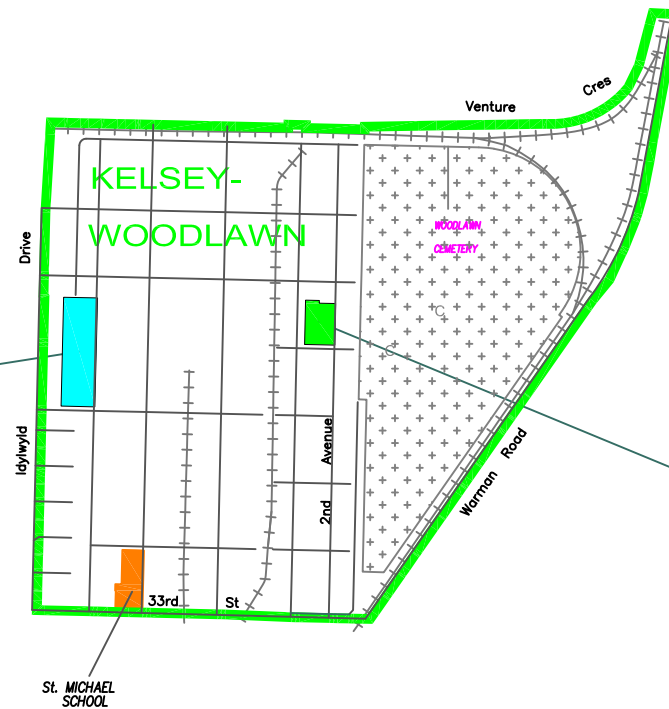

# KELSEY—WOODLAWN

BASIC INFORMATION		SPORTING FACILITIES					SEASONAL ACTIVITIES				PLAY			FITNESS		AMENITIES		
		BALL DIAMONDS	BASKETBALL	SKATEBOARD	SOCCER	TENNIS	VOLLEYBALL	POOLS		RINKS		PLAYGROUND	HORSESHOES	TOBOGGAN HILL	WALKING PATHS			SKI TRAILS
PARK NAME	ADDRESS						SPRAY	SWIMMING	INDOOR	OUTDOOR							ADDITIONAL	SPECIAL FEATURES
Dr. J. Valens Park	1626 1st Avenue N.																Benches, Picnic	
Industrial Park	1535 Alberta Avenue	2															Benches, Picnic	

Industrial Park

Dr. J. Valens Park

1. Groups wishing to use Sporting Facilities must advance book the location(s) required through City of Saskatoon, Leisure Service Branch, 306-975-3366.
2. When booking any sports field, you will need to have the specific field number for the specific park requested. (i.e. Adelaide Park - ball diamond #1) Maps with field numbers are available at: [http://www.saskatoon.ca/DEPARTMENTS/INFRASTRUCTURE %20SERVICES/parks/parklocationsandamenities.aspx](http://www.saskatoon.ca/DEPARTMENTS/INFRASTRUCTURE%20SERVICES/parks/parklocationsandamenities.aspx) Click on the park that you are interested in.
3. For information on park amenities or maintenance, please call 306-975-3300.